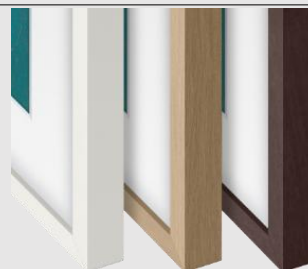

Cadres Modernes

Blanc : VG-SCFH65WTBXC
Teck : VG-SCFH65TKBXC
Noyer : VG-SCFH65BWBXC