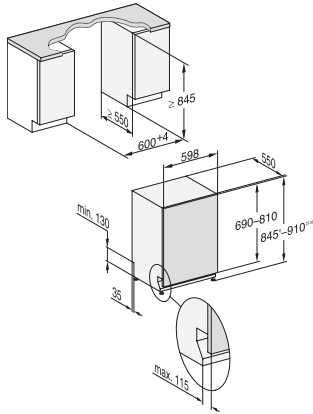

G7000, fully integrated dishwasher, XXL, 60cm (installation drawing)