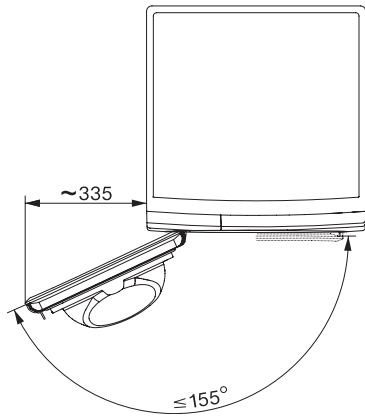

TWW780WP Passion  
Sèche-linge pompe à chaleur T1 :  
A+++ -10 % | 9 kg | M Touch | SteamFinish | SilenceDrum

T1 installation drawing, facia 5 degree, measures in mm

T1 drawing, facia 5 degree, measures in mm

T1 drawing, facia 5 degree, with porthole, measures in mm

T1 drawing, facia 5 degree, measures in mm