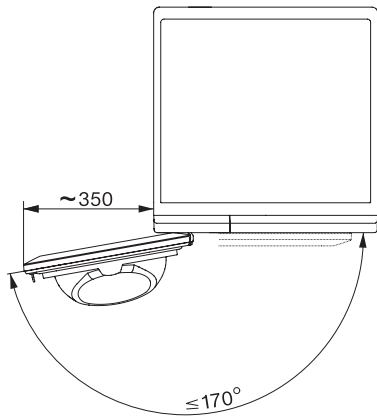

TCL680WP 125 Gala Edition  
Sèche-linge pompe à chaleur T1 :  
avec SteamFinish et DryCare 40, pour un soin du linge impeccable.

T1 installation drawing, slanted facia or straight facia, measures in mm

T1 drawing, slanted facia or straight facia, measures in mm

T1 drawing, slanted facia or straight facia, with porthole, measures in mm

T1 drawing, slanted facia or straight facia, measures in mm