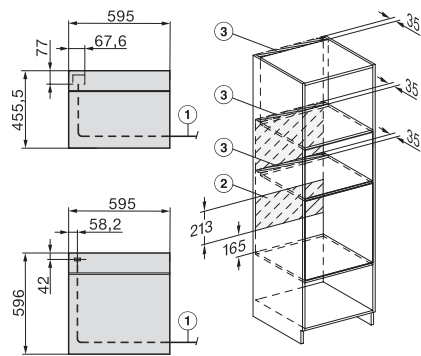

H7x4xBM, installation drawings

H7x40BM/BMX, installation drawings

DG7x40, DGC7x4x, DGC7x6x, DG7635, DGM7x4x, DO7, H2860B/BP, H7240BM, H7x40BM, H7x4x6/BP, H7x6x6/BP, installation drawings

H226x-1B/BP/E/EP/I/P, H2760B/BP, H28x0B/BP, H7x40BM/BMX, H7x6x6/BP/BPX, installation drawings

H7x40BM/BMX, installation drawings

H2xxx-1 B/BP/E/I/P, H7xxx B/BP/BM/BMX, installation drawings

H 7240 BM

Four compact combiné micro-ondes

esthétique facile à combiner avec programmes automatiques et modes combinés.

H2xxx-1 B/BP/E/I/IP, H7xxx B/BP/BM/BMX, installation drawings